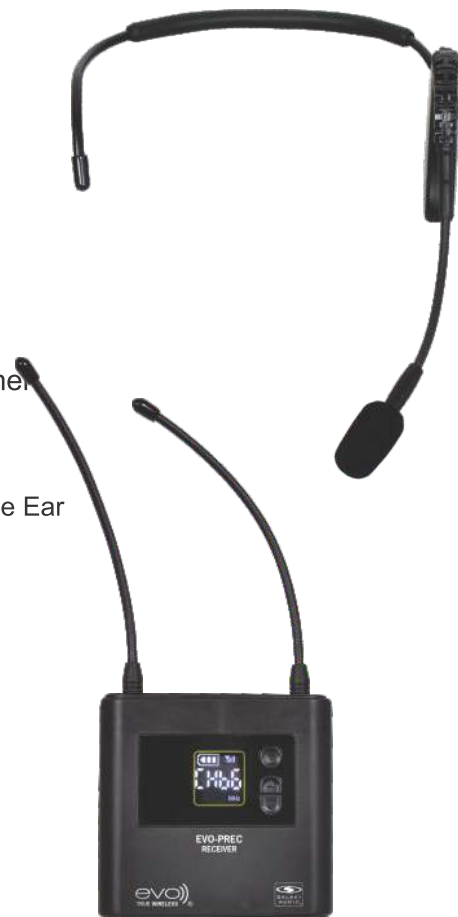

*Not Recommended For Hot Yoga

SUPERIOR SOUND
FOR YOU